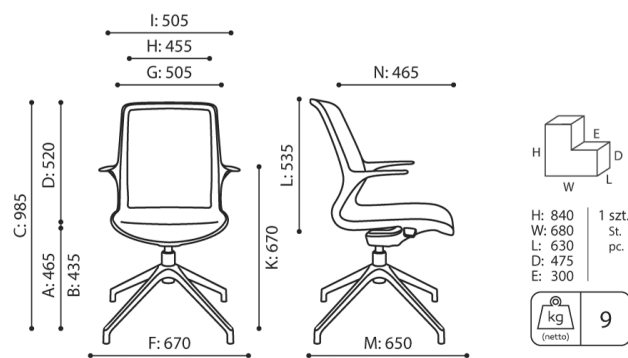

seat height: overall dimensions	A
seat height: measured according to the norm PN EN 1335 - 1	B
chair height	C
backrest height	D
headrest height	E
dimensional width chair / ø base	F
seat width	G
backrest width	H
width between armrests	I
height from the floor to the armrest	K
backrest length	L
dimensional chair depth	M
seat depth / seat length	N

Dimensions are approximate and may vary depending on the selected product configuration. The requirements of the standard are always met.

seat height: overall dimensions	A
seat height: measured according to the norm PN EN 1335 - 1	B
chair height	C
backrest height	D
headrest height	E
dimensional width chair / ø base	F
seat width	G
backrest width	H
width between armrests	I
height from the floor to the armrest	K
backrest lenght	L
dimensional chair depth	M
seat depth / seat lenght	N

OV 4R white / Dimensions

Dimensions are approximate and may vary depending on the selected product configuration. The requirements of the standard are always met.

seat height: overall dimensions	A
seat height: measured according to the norm PN EN 1335 - 1	B
chair height	C
backrest height	D
headrest height	E
dimensional width chair / ø base	F
seat width	G
backrest width	H
width between armrests	I
height from the floor to the armrest	K
backrest lenght	L
dimensional chair depth	M
seat depth / seat lenght	N

seat height: overall dimensions	A
seat height: measured according to the norm PN EN 1335 - 1	B
chair height	C
backrest height	D
headrest height	E
dimensional width chair / ø base	F
seat width	G
backrest width	H
width between armrests	I
height from the floor to the armrest	K
backrest lenght	L
dimensional chair depth	M
seat depth / seat lenght	N