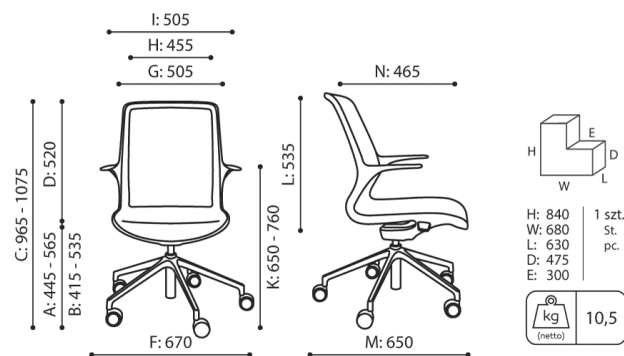

BLACK

OV 5R white - frame, mechanism and armrests in white

WHITE

OV 5R / Dimensions

Dimensions are approximate and may vary depending on the selected product configuration. The requirements of the standard are always met.

seat height: overall dimensions	A
seat height: measured according to the norm PN EN 1335 - 1	B
chair height	C
backrest height	D
headrest height	E
dimensional width chair / ø base	F
seat width	G
backrest width	H
width between armrests	I
height from the floor to the armrest	K
backrest lenght	L
dimensional chair depth	M
seat depth / seat lenght	N

Dimensions are approximate and may vary depending on the selected product configuration. The requirements of the standard are always met.

seat height: overall dimensions	A
seat height: measured according to the norm PN EN 1335 - 1	B
chair height	C
backrest height	D
headrest height	E
dimensional width chair / ø base	F
seat width	G
backrest width	H
width between armrests	I
height from the floor to the armrest	K
backrest lenght	L
dimensional chair depth	M
seat depth / seat lenght	N

OV 4R white / Dimensions

Dimensions are approximate and may vary depending on the selected product configuration. The requirements of the standard are always met.

seat height: overall dimensions	A
seat height: measured according to the norm PN EN 1335 - 1	B
chair height	C
backrest height	D
headrest height	E
dimensional width chair / ø base	F
seat width	G
backrest width	H
width between armrests	I
height from the floor to the armrest	K
backrest lenght	L
dimensional chair depth	M
seat depth / seat lenght	N