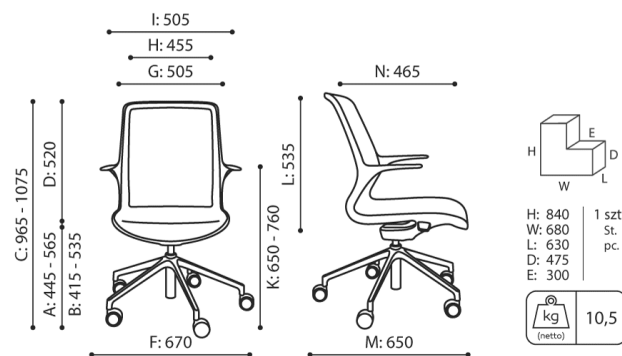

seat height: overall dimensions	A
seat height: measured according to the norm PN EN 1335 - 1	B
chair height	C
backrest height	D
headrest height	E
dimensional width chair / ø base	F
seat width	G
backrest width	H
width between armrests	I
height from the floor to the armrest	K
backrest length	L
dimensional chair depth	M
seat depth / seat length	N

Dimensions are approximate and may vary depending on the selected product configuration. The requirements of the standard are always met.

seat height: overall dimensions	A
seat height: measured according to the norm PN EN 1335 - 1	B
chair height	C
backrest height	D
headrest height	E
dimensional width chair / ø base	F
seat width	G
backrest width	H
width between armrests	I
height from the floor to the armrest	K
backrest lenght	L
dimensional chair depth	M
seat depth / seat lenght	N

OV 4R white / Dimensions

Dimensions are approximate and may vary depending on the selected product configuration. The requirements of the standard are always met.

seat height: overall dimensions	A
seat height: measured according to the norm PN EN 1335 - 1	B
chair height	C
backrest height	D
headrest height	E
dimensional width chair / ø base	F
seat width	G
backrest width	H
width between armrests	I
height from the floor to the armrest	K
backrest lenght	L
dimensional chair depth	M
seat depth / seat lenght	N

seat height: overall dimensions	A
seat height: measured according to the norm PN EN 1335 - 1	B
chair height	C
backrest height	D
headrest height	E
dimensional width chair / ø base	F
seat width	G
backrest width	H
width between armrests	I
height from the floor to the armrest	K
backrest lenght	L
dimensional chair depth	M
seat depth / seat lenght	N